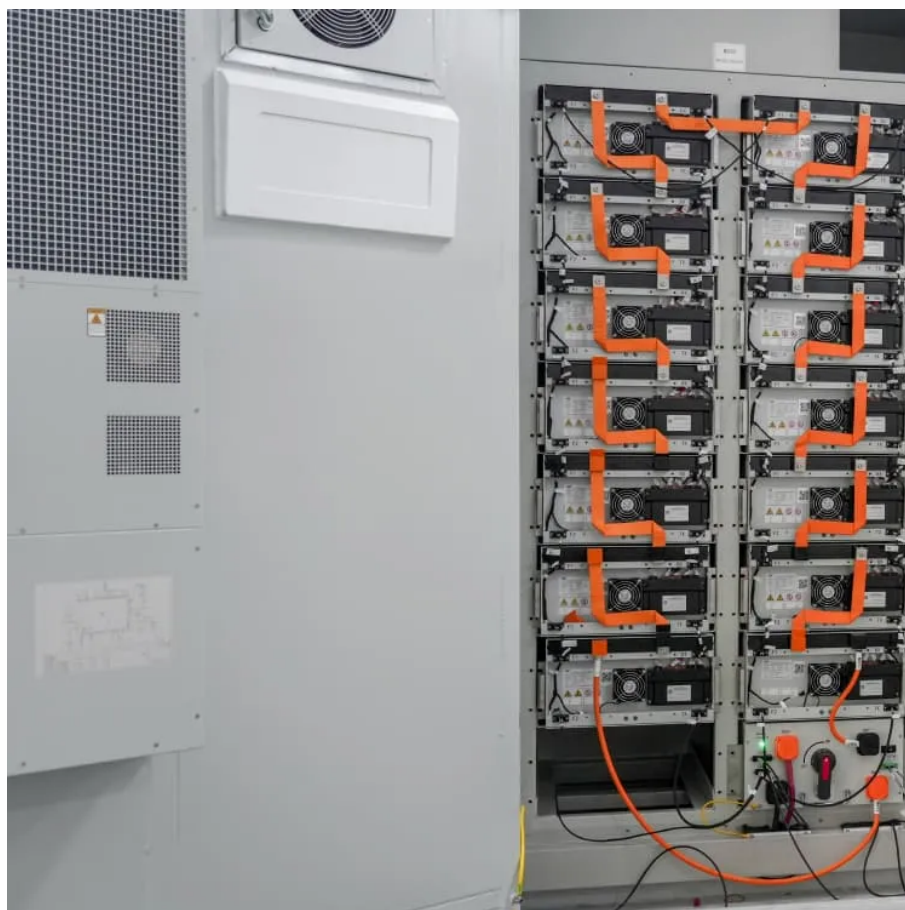

Double throw breaker for sale in Senegal