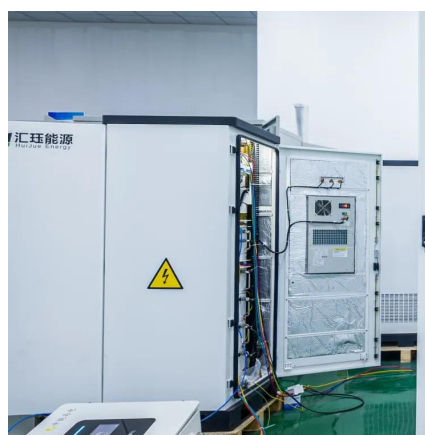

[Electric Boat Charging Solutions for Marinas , SETEC POWER](#)

We offer reliable and versatile charging solutions for electric vessels, addressing the unique challenges of dockside environments. From portable units to emergency rescue and corrosion ...

[Request Quote](#)