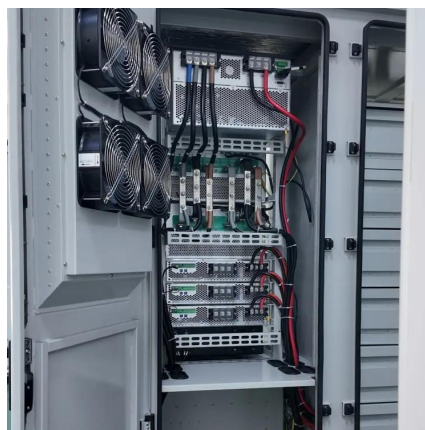

Does the base station have any power supply equipment

Does the base station have any power supply equipment

[Basic components of a 5G base station](#)

Cellular base stations (BSs) are equipped with backup batteries to obtain the uninterruptible power supply (UPS) and maintain the power supply reliability. While maintaining the

[Request Quote](#)

Base Station Equipment - SolveForce Fiber Internet, Cloud ...

Power Supply: Base station equipment requires a stable power supply to operate. Redundant power supplies are often used to ensure continuous operation even in case of power outages.

[Request Quote](#)

Complete Guide to 5G Base Station Construction , Key Steps, Equipment

The base station power system serves as a continuous "blood supply pump station," responsible for AC/DC conversion, filtering, voltage stabilization, and backup power.

[Request Quote](#)

Basic components of a 5G base station

Cellular base stations (BSs) are equipped with backup batteries to obtain the uninterruptible power supply (UPS) and maintain the power supply ...