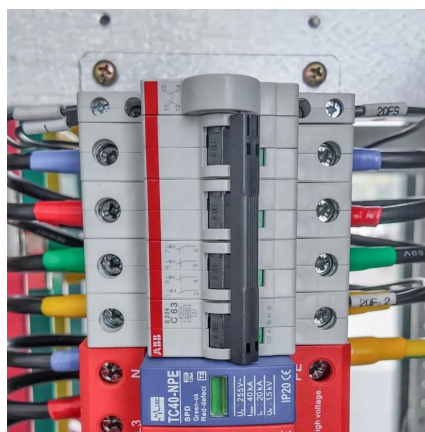

iGen2200 Inverter Generator

Lightweight and Quiet At 46 Lbs.; As Low As 52 dBA. The Westinghouse iGen2200 Portable Inverter Generator produces 2,200 peak watts and ...

[Request Quote](#)

Amazon : OLTEANP New Upgraded