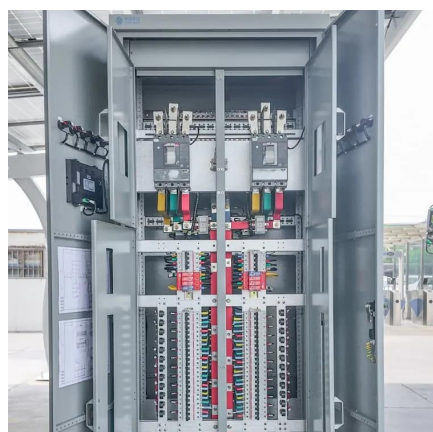

Power & Use Cases

Its expandability, high inverter output, and durable LiFePO4 battery make it a reliable long-term investment. Best for: Homeowners, vanlifers, preppers, and solar users who ...

[Request Quote](#)

Amazon : OLTEANP New Upgraded 2200 Watts Pure Sine ...

This capability reduces battery draw, protects battery health, and extends your battery life. (Please note that you have to adjust the voltage when the inverter is turned off.)

[Request Quote](#)

2200W Pure Sine Wave Inverter 12V DC to 110V 120V AC ETL ...

Connect the inverter to a 12V battery with the standard cables provided with product, and plug your AC devices into the inverter. Please do not leave the power inverter in the ON position ...

[Request Quote](#)