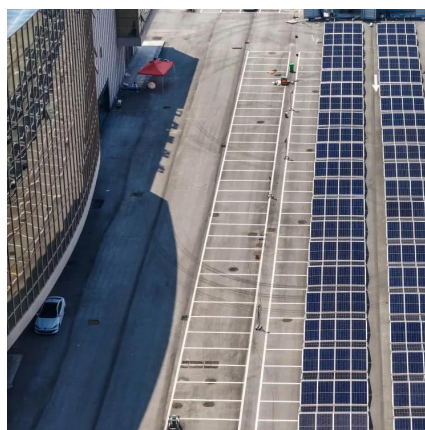

[DODOMA , NHC Medeli Apartments , 14 blocks , 5 fl , U/C](#)

DODOMA, i think phase two has started TANZANIA The land of kilimanjaro Zanzibar and The Serengeti(TM) Save Share Reply Quote Like BenjaminEli 25,721 posts · ...

[Request Quote](#)