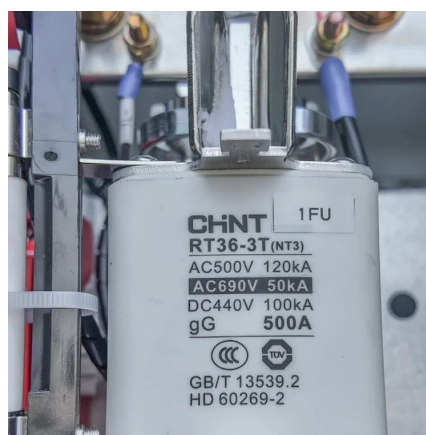

[DODOMA LITHIUM BATTERY PORTABLE ENERGY STORAGE ...](#)

Portable energy storage products are a safe, portable, stable, and environmentally friendly small energy storage system that uses built-in high energy density lithium-ion batteries to provide a ...

[Request Quote](#)