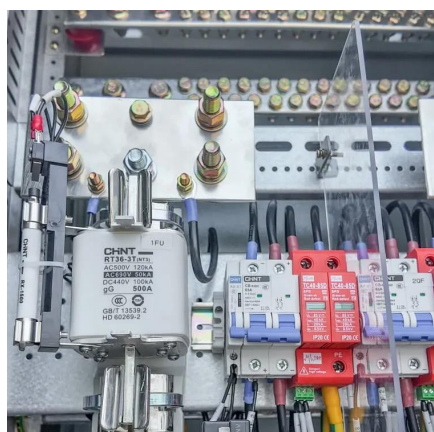

Move Toward Sustainable Living

As solar technology has advanced, the 280W Solar Panel has become a popular choice for residential installations, thanks to its balance between cost, size, and power ...

[Request Quote](#)

[SolarWorld , SW 280 / 290 MONO BLACK , Solar Panel ...](#)

Detailed profile including pictures, certification details and manufacturer PDF.

[Request Quote](#)

280 Watt Solar panels for sale , Prices, dimensions, weight, ...

Region: China Features: Low Light Irradiance / Low PID / Polycrystalline / Severe Weather Resistant
Panel Dimension: 1640x992x35 mm Inventory: Production on demand

[Request Quote](#)