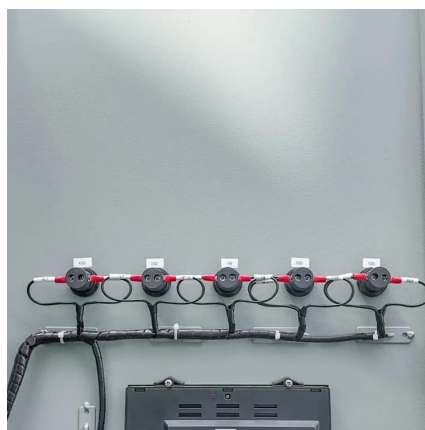

[How to choose an outdoor power supply?](#)

How to choose an outdoor power supply? The only purpose of this article is to save your time with the data I have compiled and to ...

[Request Quote](#)