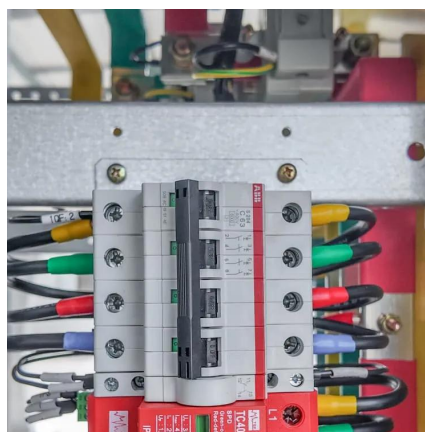

[Types of Common Outdoor Power Supplies: A Comprehensive ...](#)

Outdoor power supplies are essential for activities ranging from camping adventures to industrial projects. Whether you're powering tools at a remote job site or keeping devices charged ...

[Request Quote](#)

[How to choose an outdoor power supply?](#)