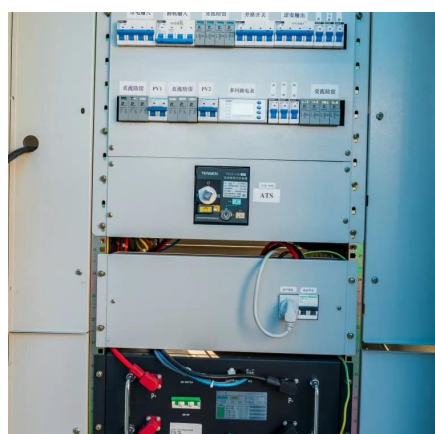

Advanced Mobile Outdoor Base Stations for Smart Communication

This outdoor base station supports integration of various clean energy sources such as photovoltaic and wind energy, enabling flexible adjustment of energy supply to ensure ...