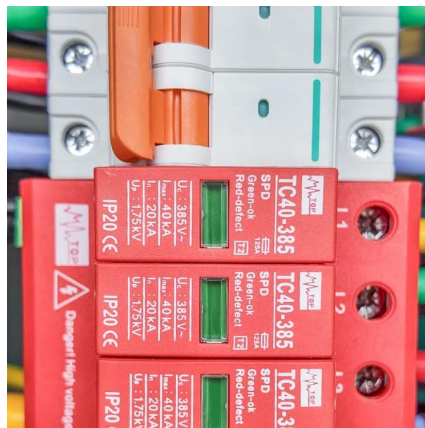

[Request Quote](#)

What is a Base Station Cabinet?

Learn what a base station cabinet is, how it works, components, benefits, and why outdoor telecom cabinets are crucial for reliable communication networks.

[Request Quote](#)