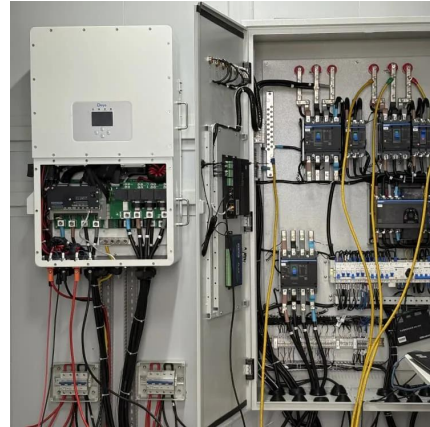

[center container](#)

Australian firm DUG has unveiled a new, larger version of its immersion-cooled containerized data center. The company has announced the DUG Nomad 40, a 40-foot ...

[Request Quote](#)