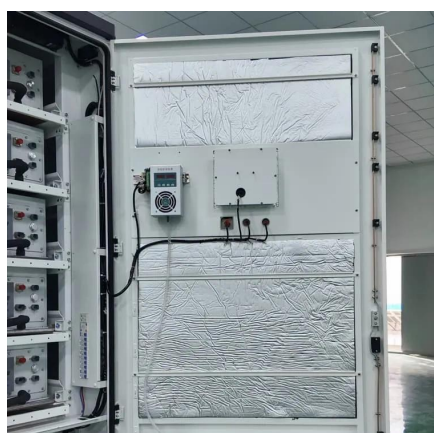

430KWh Portable Foldable PV Energy