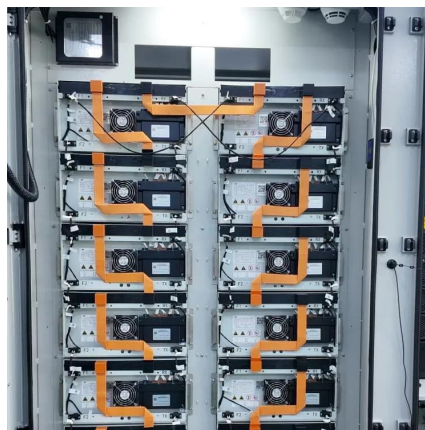

[DECKRO EDGEFLEX B40 (40 ft Standard Container Data Center...](#)

The EdgeFlex B40 Standard Container Data Center is a full-scale modular data-center enclosure engineered for high-density deployments and cloud-edge integration. Using a 40 ft HC ISO ...

[Request Quote](#)