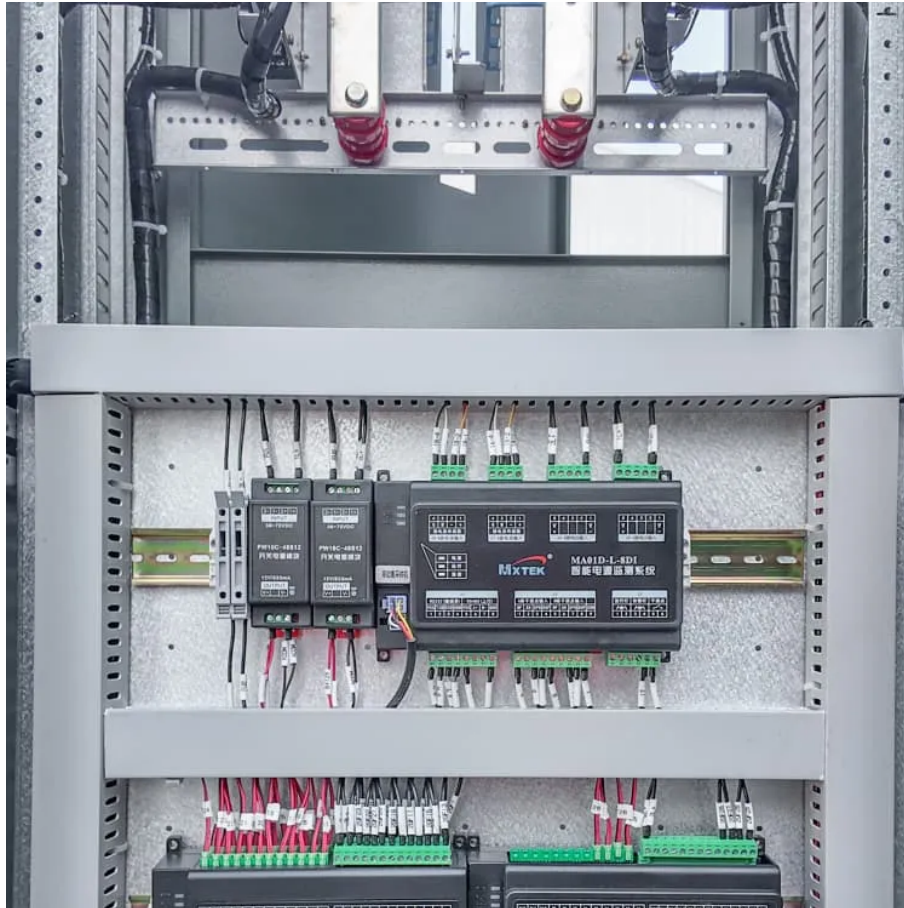

DC 12V to AC 12V inverter

DC 12V to AC 12V inverter

12v Inverter, 12v DC to 110v/220v AC Power Inverter , inverter

The 2000w modified sine wave inverter can convert 12 Volt DC to 110/120 Volt or 220/230/240 Volt AC modified sine wave power, with built-in fuses, cooling fan, multi-protections against ...

[Request Quote](#)

Amazon : 12 Volt Dc To Ac Inverter

BELTTT 1000Watt Pure Sine Wave Inverter 12V DC to 120V AC for RV, Truck, Off-Grid Solar Car Power Inverter 12V to 110V Converter with Dual AC Socket and 5V 2.1A USB, Intelligent LCD, ...

[Request Quote](#)

12V DC Inverters

These devices convert the 12-volt direct current from your car, truck, RV, or even a tractor battery into standard AC power, letting you run everything from a phone charger to a small fridge, or ...

4000 Peak Watt DC to AC Power Inverter

Ideal for emergency backup, off-grid locations, or recreational use such as cAmping and tailgating, this robust inverter transforms your vehicle's 12-Volt DC power into 120-Volt AC household ...