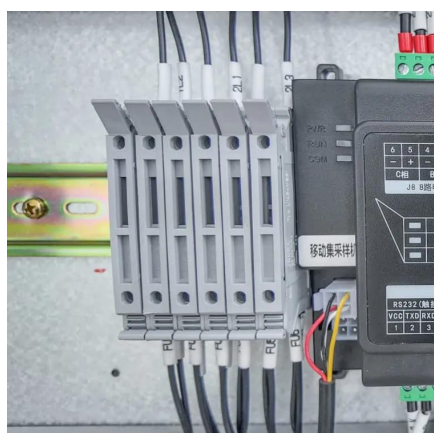

Best 12 Volt to 220 Volt Pure Sine