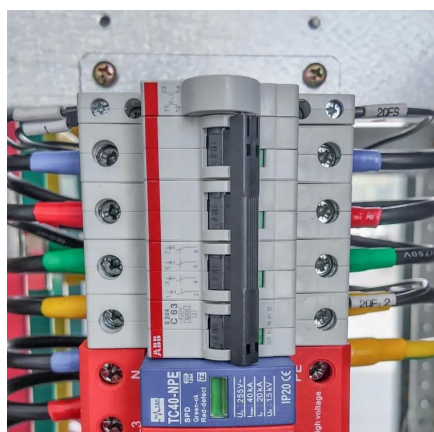

[Tutorials](#)

If the Screen brightness option isn't available, your PC might not support brightness adjustment or you might need to update your display drivers. Starting with Windows 10 build ...

[Request Quote](#)