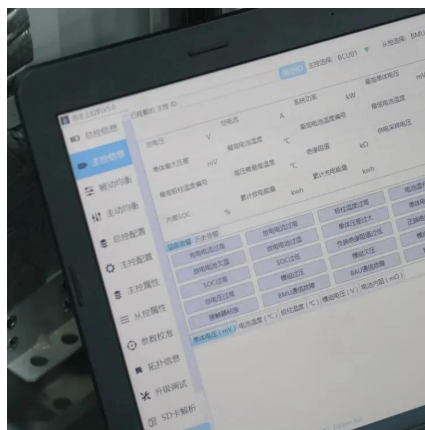

[Station](#)

With a large 40ah capacity, it can charge and power a variety of devices including smartphones, laptops, and even small appliances, The Companion 40ah Power Station is equipped with ...

[Request Quote](#)

[Companion Rover Lithium 40Ah Power Station](#)

If you dream of staying off-grid for longer but still need to keep things charged, the Rover Lithium 40Ah Power Station from Companion is the trusty power solution to help turn that dream into ...

[Request Quote](#)

[Rover Lithium 40Ah Power Station by COMPANION](#)

The Companion Rover Lithium 40AH Power Station is designed for powering portable fridge/freezers and other 12V appliances while being off-grid. Its lightweight and compact ...

[Request Quote](#)