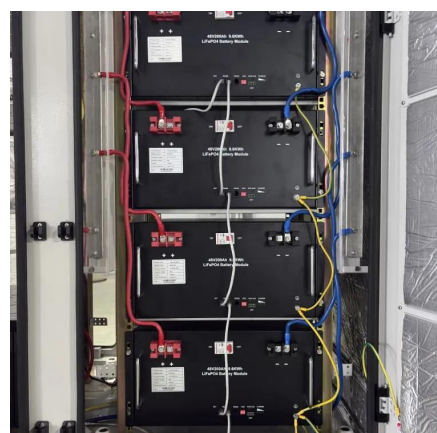

[Wholesale Companion 40ah Power](#)