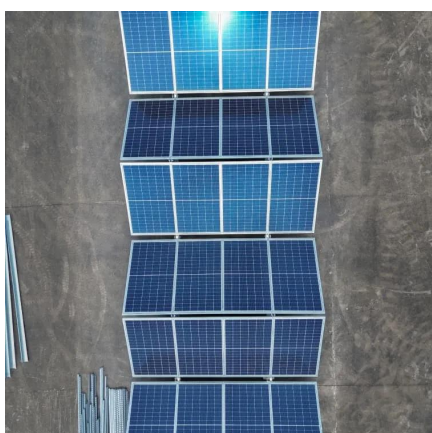

[Companion Rover Lithium 40Ah Power](#)