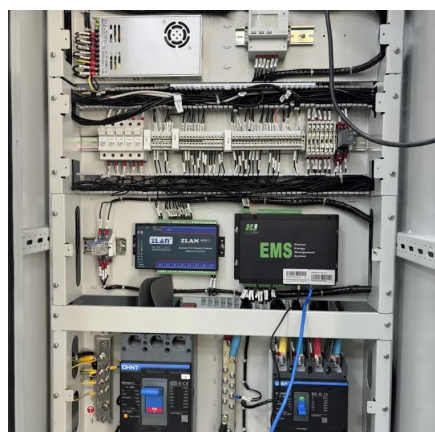

[How 5G Communication Base Station Antenna Works](#)

5G communication base station antennas are the backbone of next-generation wireless connectivity. They enable faster data transfer, lower latency, and support the surge in ...