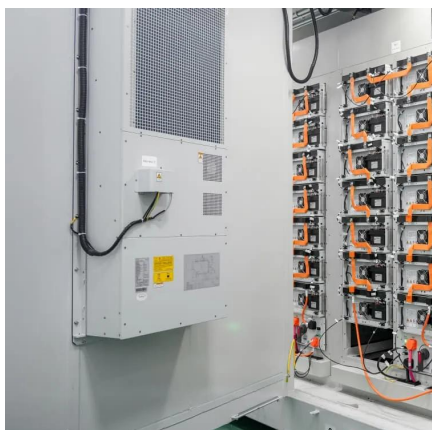

Communication Base Station

Outdoor Integrated System 5G communication has the characteristics of poor high-frequency transmission characteristics, large network capacity requirements, and large network coverage ...

[Request Quote](#)

Base Stations

Base stations form a key part of modern wireless communication networks because they offer some crucial advantages, such as wide coverage, continuous communications and ...

[Request Quote](#)