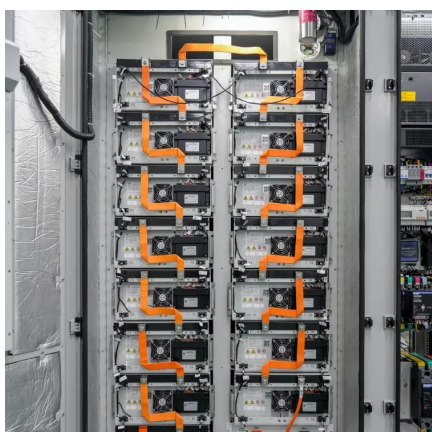

[Request Quote](#)