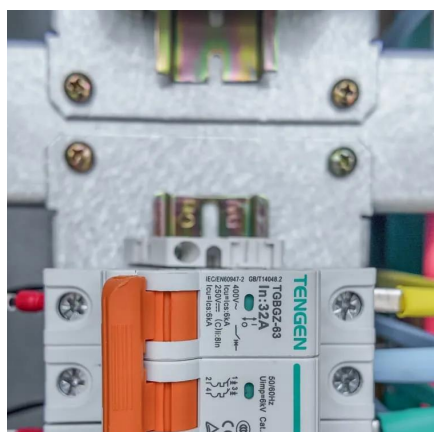

[2-Way Radio Base Stations -- Silke Communications](#)

Telewave, Inc. designs and manufactures high quality radio system equipment for domestic and international markets. It supports conventional two-way radio systems, as well as Cellular, ...

[Request Quote](#)