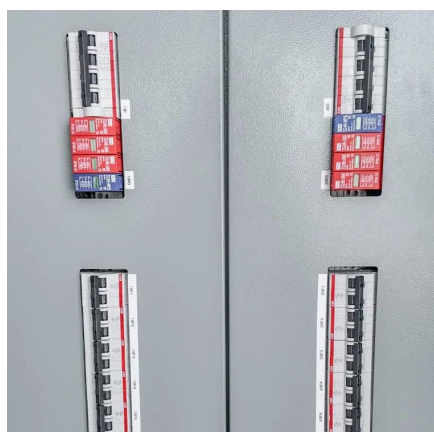

Guide to Base Station Communications Equipment , Office of ...

This guide presents background information to help law enforcement agencies analyze their base station equipment needs and select superior equipment to provide reliable communication ...

[Request Quote](#)

[2-Way Radio Base Stations -- Silke Communications](#)

Telewave, Inc. designs and manufactures high quality radio system equipment for domestic and international markets. It supports ...

[Request Quote](#)