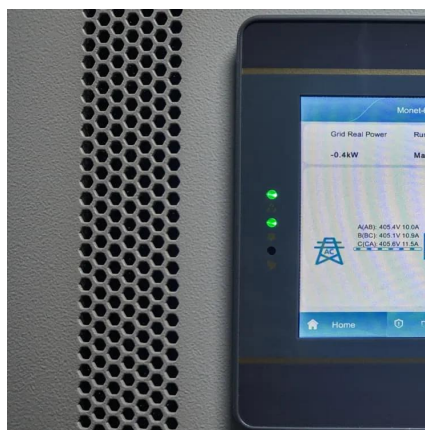

8 Ways You Can Improve Your Communication Skills

Effective communication is a critical skill for all leaders. These 8 tips can help improve your communication habits in the workplace.

[Request Quote](#)

Huawei Base Station PCB Circuit Design