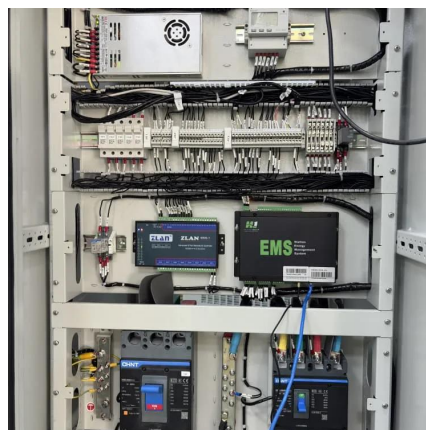

We are family-owned and operated and conveniently located in Columbia, Tennessee. Columbia Outdoor Power can provide you with the latest and best in outdoor power products to make ...

[Request Quote](#)

COLUMBIA OUTDOOR POWER

Columbia Outdoor Power is a premier lawnmower sales and servicing dealer located in Columbia, TN, serving the surrounding areas since 2004. We are Toro, Badboy Mowers, ...

[Request Quote](#)

[About Us Columbia Outdoor Power Columbia, TN (931) 840-9883](#)

From the minute you walk through the door, meeting your needs is our top priority. Founded not only on excellent customer service, but also on the principles of hard work and a focused ...

[Request Quote](#)