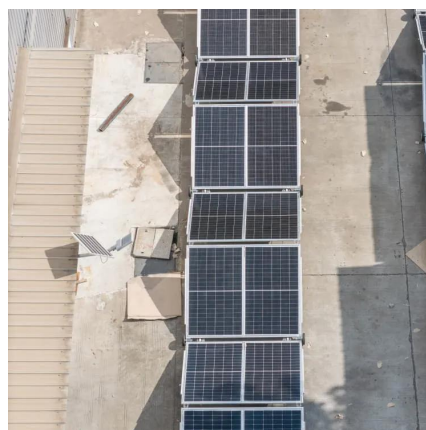

[New Models Columbia Outdoor Power Columbia, TN (931) 840 ...](#)

Combining a perfect blend of maneuverability and power, this mower makes quick work of the toughest tasks. And you'll enjoy luxury comfort when the ride gets rocky with the MyRIDE® ...

[Request Quote](#)

[Outerwear, Sportswear & Footwear .](#)