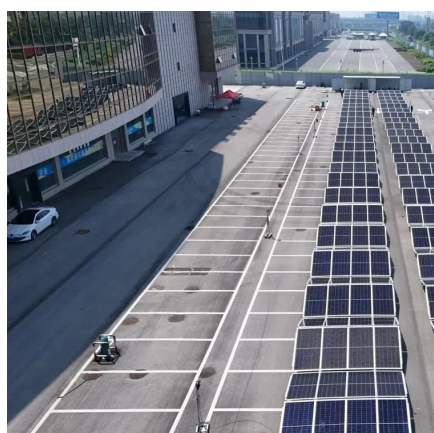

[Home COLUMBIA OUTDOOR POWER COLUMBIA, TN (931) ...](#)

Choose the Toro Flex-Force battery system, 60 volts of power that work harder than the rest--all season long. Easy. Fast. Quiet. No engine exhaust. No hassles. No cords. Virtually no ...

[Request Quote](#)

Columbia Outdoor Power