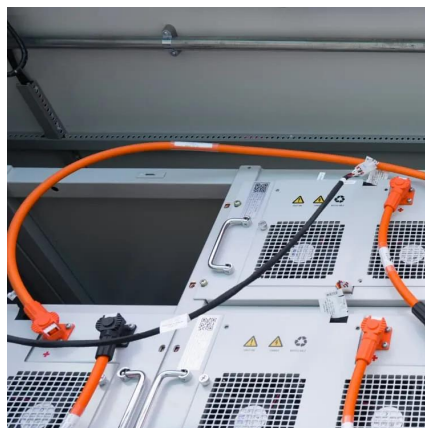

dForce Lala DunHuang for Genesis 9

This package includes a tube top, A skirt, two ribbons, a pair of arm rings, a pair of bracelets, and a metal waist ornament. The outfit is inspired by the celestial maiden costumes depicted in the ...

[Request Quote](#)