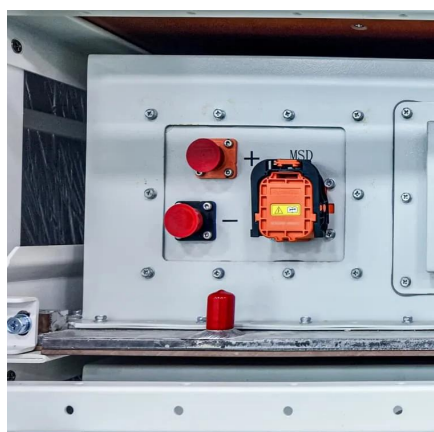

OUTDOOR COMMUNICATION CABINETS AND POWER CABINETS ...

Kathmandu outdoor communication battery cabinet quotation and base station BT2408021009PW is a three compartments base station cabinet designed and produced by BETE. The cooling of ...

[Request Quote](#)