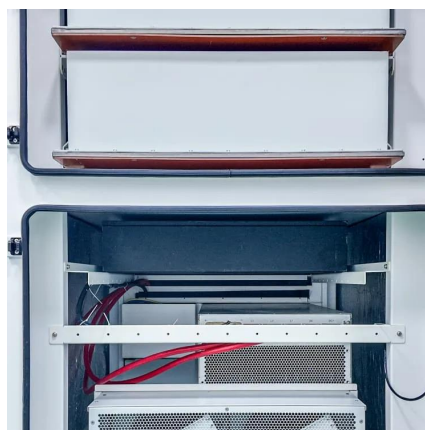

Outdoor Base Station Cabinet

Design engineers or buyers might want to check out various Outdoor Base Station Cabinet factory & manufacturers, who offer lots of related choices such as ip55 outdoor cabinet, waterproof ...

[Request Quote](#)

OUTDOOR COMMUNICATION CABINETS