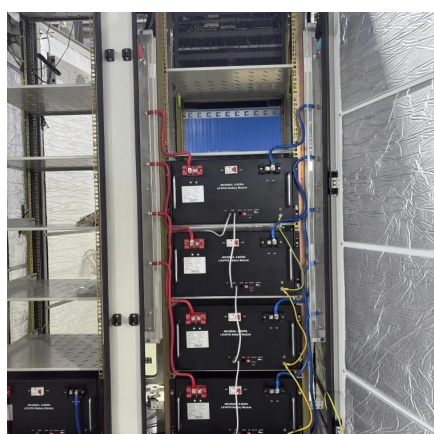

CAPE , English meaning

CAPE definition: 1. a very large piece of land sticking out into the sea; 2. a type of loose coat without sleeves.... Learn more.

[Request Quote](#)