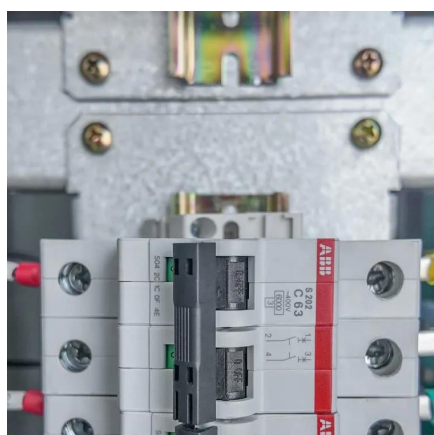

Cape (geography)