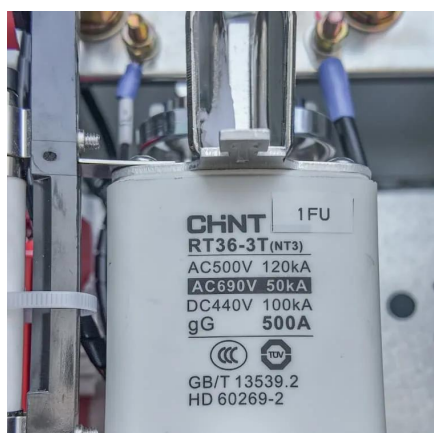

Cape

A cape is a clothing accessory or a sleeveless outer garment of any length that hangs loosely and connects either at the neck or shoulders. They usually cover the back, shoulders, and arms.

[Request Quote](#)

AT4-2200X 2.2KW 220V Single-phase