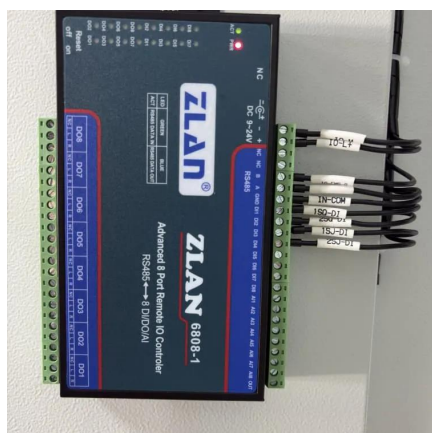

Can a container refrigerator be equipped with a generator

Can You Run a Refrigerator on a Generator? The Definitive Guide

The question that often arises in such situations is: Can you run a refrigerator on a generator? The short answer is yes, but there are several technical, practical, and safety considerations to ...

[Request Quote](#)

[Generator Set "Clip On" Type SB572 , Cold Storage 2 Go](#)

The "Clip On" Generator Set is designed to clip on to the front frame of a refrigerated container. The water cooled diesel generator can provide continuous (single voltage) electrical power to ...

[Request Quote](#)