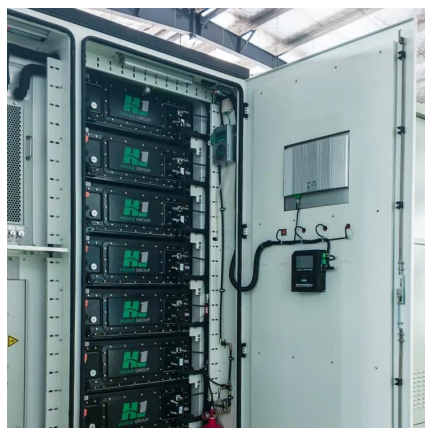

Ultimate Guide to Efficient ...

While maintaining the freshness and quality of perishable goods during transport, gensets for reefer containers are a game-changer. They're the beating heart that keeps these refrigerated ...

[Request Quote](#)

SEA BOX , Generator Sets

SEA BOX's selection of generator sets can be connected to one or several refrigerated containers to provide reliable power with the need to connect to a local power source.

[Request Quote](#)

SEA BOX , Generator Sets

SEA BOX's selection of generator sets can be connected to one or several refrigerated containers to provide reliable power with the need to connect ...

[Request Quote](#)