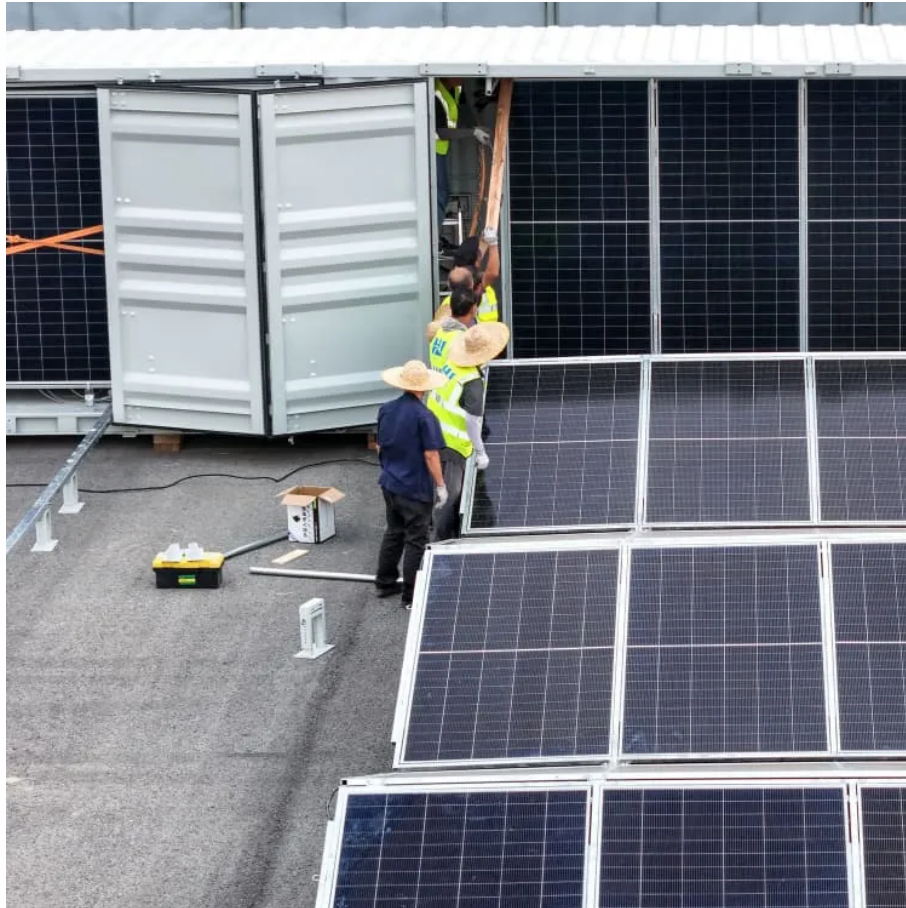

Brand new container refrigeration generator

Overview

A commercial generator for your 20ft or 40ft refrigerated shipping container will give you the protection and peace of mind you need. But how do you know which one to pick?

SEA BOX's selection of generator sets can be connected to one or several refrigerated containers to provide reliable power with the need to connect to a local power source. Diesel Generator designed to mount on the front of a refrigerated container. Diesel Generator set designed to clip on to the.