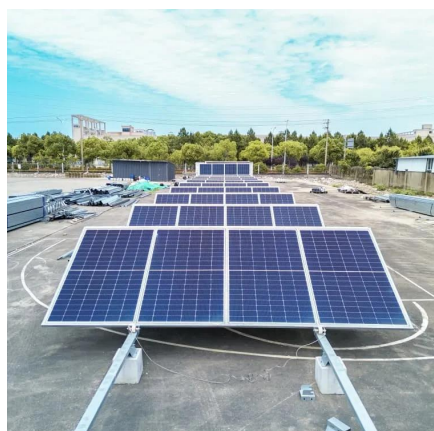

Gensets for Reefer Containers: Your