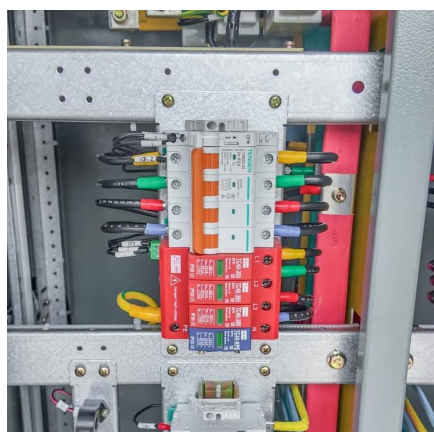

[Request Quote](#)

Products

Our energy storage system (DELTA ESS) integrates advanced power conditioning system (PCS) and DELTerra cabinets for grid-scale, commercial, and residential use.

[Request Quote](#)