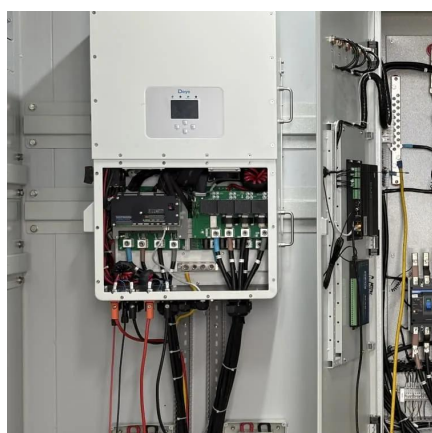

[Reliable Thermal Management in EV](#)