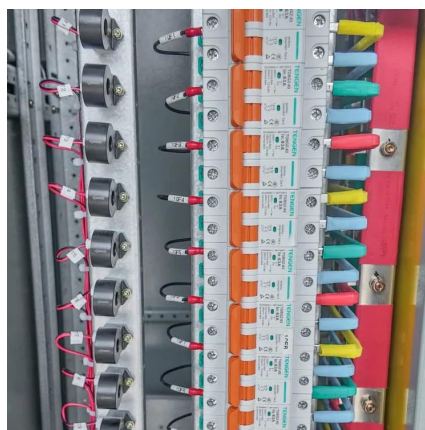

Low battery charge message

The low battery charge message relates to the main battery. On vehicles with stop/start systems and intelligent alternators, the vehicle battery is designed to operate at ...

[Request Quote](#)