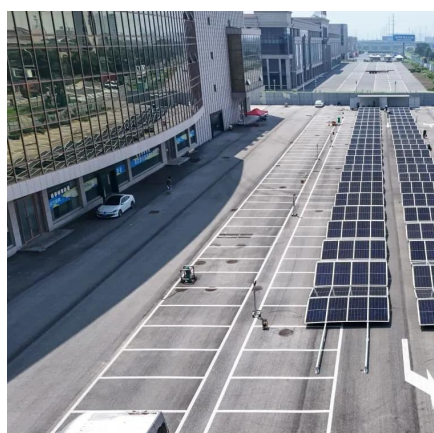

[Outdoor Power Distribution Boxes: The](#)