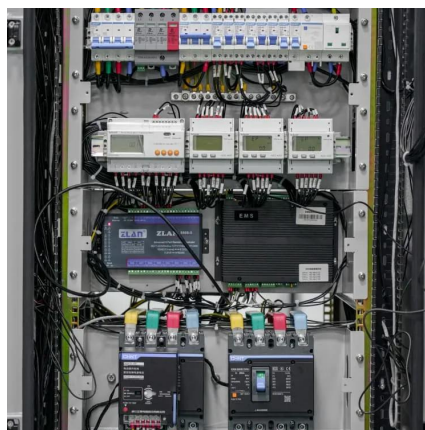

### SKELEC

The primary goal of this upgrade is to more efficiently distribute power to customers from Buckley's to Boyd's. Additionally, the project aims to improve the reliability and ...

[Request Quote](#)