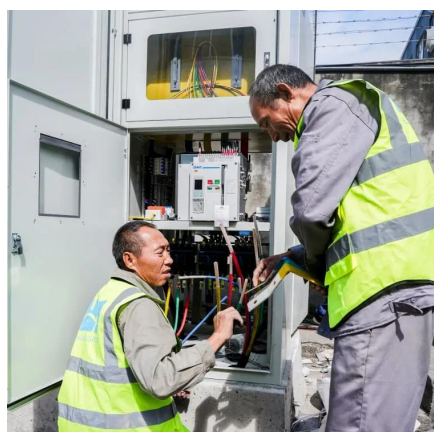

What Is the Role of a Base Station in Wireless Communication?

Base stations are critical components in wireless communication networks, serving as the intermediary between mobile devices and the core network. They play a vital role in ...

[Request Quote](#)

What is a base station?

In telecommunications, a base station is a fixed transceiver that is the main communication point for one or more wireless mobile client devices. A base station serves as ...

[Request Quote](#)