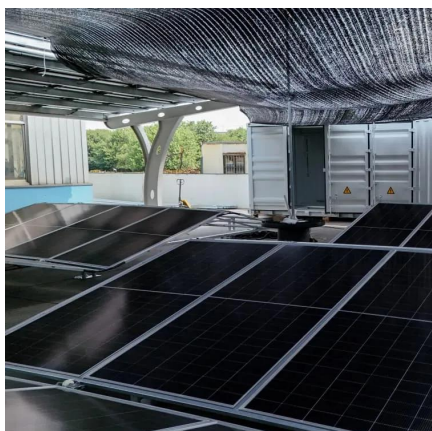

Base station transmission cabinet battery

Base station transmission cabinet battery

[Base station transmission cabinet battery](#)

Among various battery technologies, Lithium Iron Phosphate (LiFePO₄) batteries stand out as the ideal choice for telecom base station backup power due to their high safety, long lifespan, and ...

[Request Quote](#)

Base Station Energy Cabinet

The Base Station Energy Cabinet is a fully enclosed, weather-resistant telecom energy cabinet designed to provide reliable power distribution and battery backup for outdoor communication ...

[Request Quote](#)

Base Station Battery Cabinet

Make full use of the tops of transmission towers, machine room roofs, and idle land at base stations for component installation, optimizing base station resources.