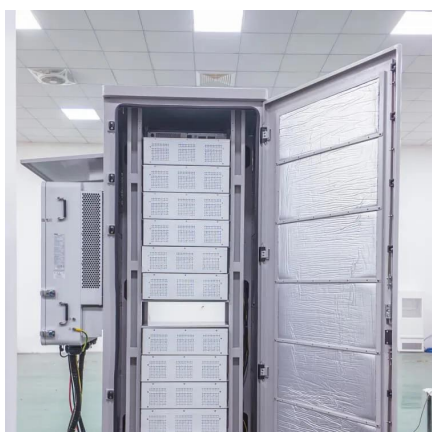

Base station transmission cabinet battery

Base station transmission cabinet battery

[Base station transmission cabinet battery](#)

Among various battery technologies, Lithium Iron Phosphate (LiFePO₄) batteries stand out as the ideal choice for telecom base station backup power due to their high safety, long lifespan, and ...

[Request Quote](#)

Base Station Energy Cabinet

The Base Station Energy Cabinet is a fully enclosed, weather-resistant telecom energy cabinet designed to provide reliable power distribution and battery backup for outdoor communication ...

[Request Quote](#)

Base Station Battery Cabinet

Make full use of the tops of transmission towers, machine room roofs, and idle land at base stations for component installation, optimizing base station resources.

[Request Quote](#)

[19-Inch Lithium Battery Cabinets for 4G/5G - KDST](#)

Ensure continuous communication with our 19" lithium battery cabinets, built for reliable power at base stations.

[Request Quote](#)