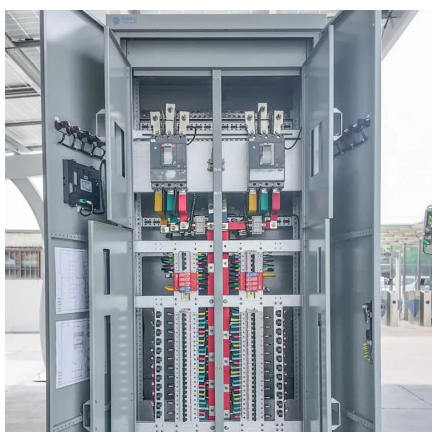

Base station transmission cabinet battery

Base station transmission cabinet battery

[Base station transmission cabinet battery](#)

Among various battery technologies, Lithium Iron Phosphate (LiFePO₄) batteries stand out as the ideal choice for telecom base station backup power due to their high safety, long lifespan, and ...

[Request Quote](#)

Base Station Energy Cabinet

The Base Station Energy Cabinet is a fully enclosed, weather-resistant telecom energy cabinet designed to provide reliable power distribution and battery backup for outdoor communication ...