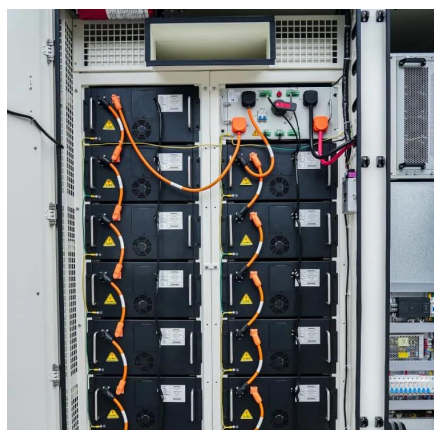

[Power Supplies for Two-Way Radio Base Station installations](#)

Power Supplies for Two-Way Radio Base Station installations. In Stock, Ready to Ship!

[Request Quote](#)