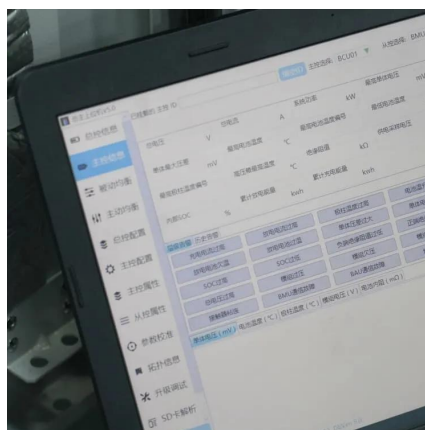

Design and implementation of a cloud-based energy monitoring system ...

This paper presents the design and implementation of a cloud-based energy monitoring system specifically developed for 5G base stations, with a focus on optimizing ...

[Request Quote](#)

[Telecommunications Tower Base Station](#)