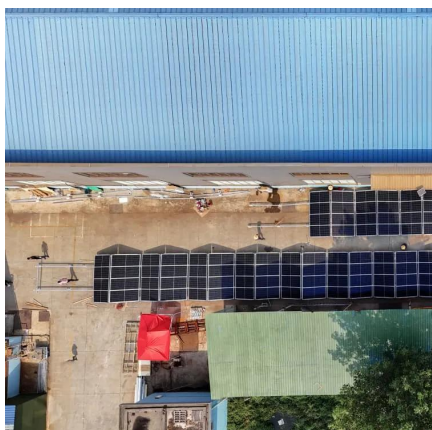

Base transceiver station

A base transceiver station (BTS) or a baseband unit[1] (BBU) is a piece of equipment that facilitates wireless communication between user equipment (UE) and a network.

[Request Quote](#)