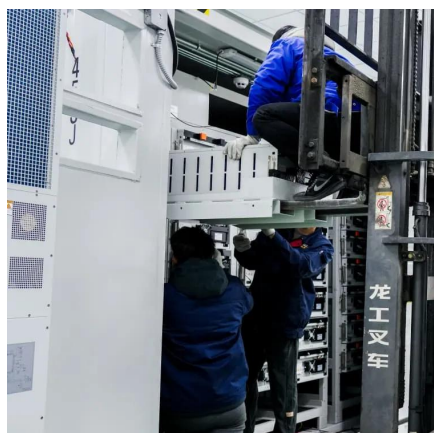

Guide to Base Station Communications Equipment , Office of ...

The guide then describes basic equipment needed in a base station: a transceiver (transmitter and receiver), a control device, microphone and speaker, a transmission line, and an antenna.

[Request Quote](#)