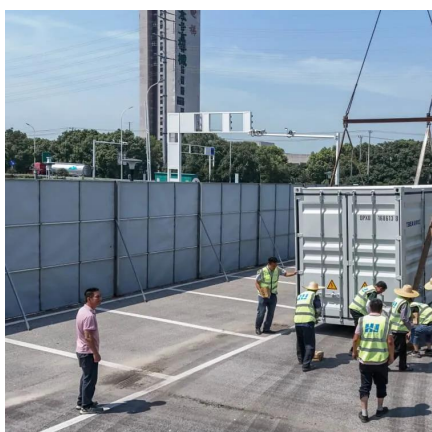

Revolutionising Connectivity with Reliable Base Station Energy Storage

Discover how base station energy storage empowers reliable telecom connectivity, reduces OPEX, and supports hybrid energy.

[Request Quote](#)