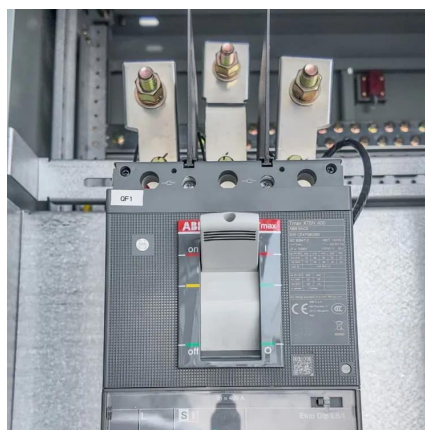

[Indoor Photovoltaic Telecom Energy Cabinet](#)

LZY Energy's Indoor Photovoltaic Energy Cabinets are solar-powered integrated equipment especially designed to meet the requirements of communication base station rooms.

[Request Quote](#)