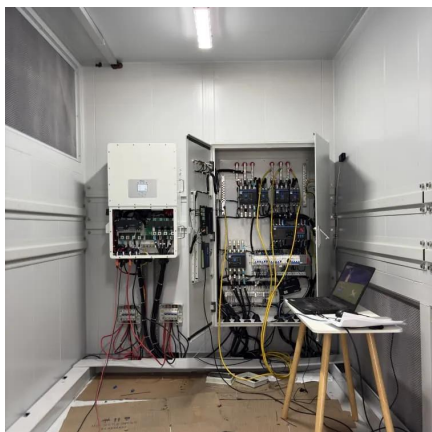

[Cabinet BSO-CS](#)

With its scalable and anti-corrosion capabilities, Delta's battery system can meet project requirements of varying scale and is suitable for various environmental conditions, making it ...

[Request Quote](#)

High-Performance Lithium Ion Battery Cabinet: Advanced Energy Storage

The modular architecture of the lithium ion battery cabinet represents a forward-thinking approach to energy storage solutions. This design philosophy allows for seamless capacity expansion ...

[Request Quote](#)