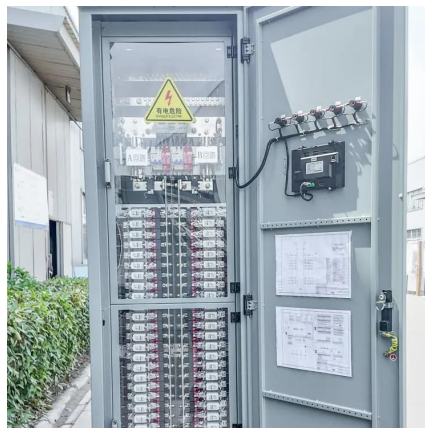

[Cabinet BSO-CS](#)

With its scalable and anti-corrosion capabilities, Delta's battery system can meet project requirements of varying scale and is suitable for various environmental conditions, making it ...

[Request Quote](#)

High-Performance Lithium Ion Battery Cabinet: Advanced Energy Storage

The modular architecture of the lithium ion battery cabinet represents a forward-thinking approach to energy storage solutions. This design philosophy allows for seamless capacity expansion ...

[Request Quote](#)