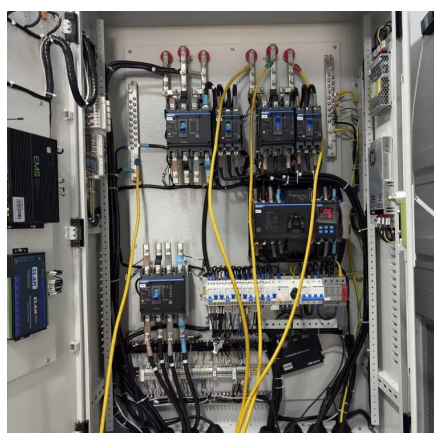

[Battery management systems (BMS) .](#)