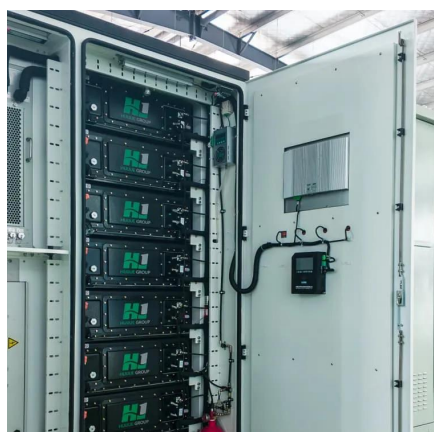

[Transicold](#)

Industry-leading PowerLINE generator sets from Carrier Transicold are designed and built for one purpose: continuous, unattended operation for all refrigerated containers transported by road ...

[Request Quote](#)

Gensets for Reefer Containers: Your Ultimate Guide to Efficient ...

We'll kick things off by stating that gensets, or generator sets, are a crucial component in the reefer container industry. These powerhouse tools provide the necessary electricity to keep ...

[Request Quote](#)

[Clip-on Genset , Cargostore Worldwide](#)

The Genset, also known as a Clip On Generator, is a handy unit that clips onto the chassis of a Reefer Container to provide power when an external ...

[Request Quote](#)