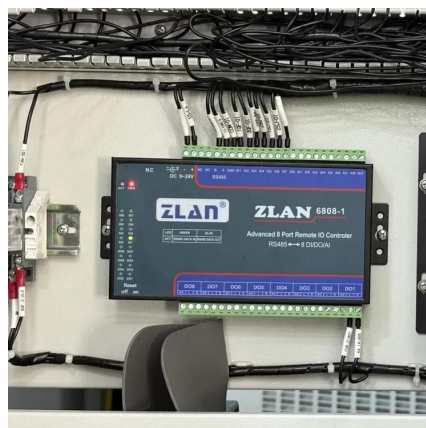

[Clip-on Genset , Cargostore Worldwide](#)

The Genset, also known as a Clip On Generator, is a handy unit that clips onto the chassis of a Reefer Container to provide power when an external source of power is not available, such as ...

[Request Quote](#)