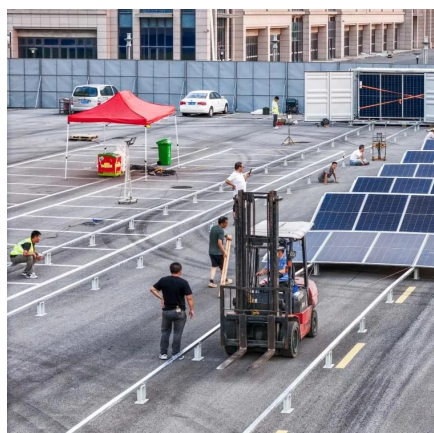

[Attractions and sights , I amsterdam](#)

Explore hidden courtyards, medieval churches, secret gardens, and storybook alleyways alongside the city's iconic canals. While the tulips, windmills and cheese are iconic, it's the ...

[Request Quote](#)

containerized battery storage