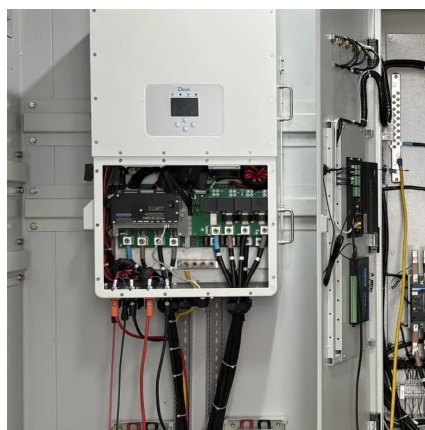

[Attractions and sights , I amsterdam](#)

Explore hidden courtyards, medieval churches, secret gardens, and storybook alleyways alongside the city's iconic canals. While the tulips, windmills and cheese are iconic, it's the ...

[Request Quote](#)

containerized battery storage