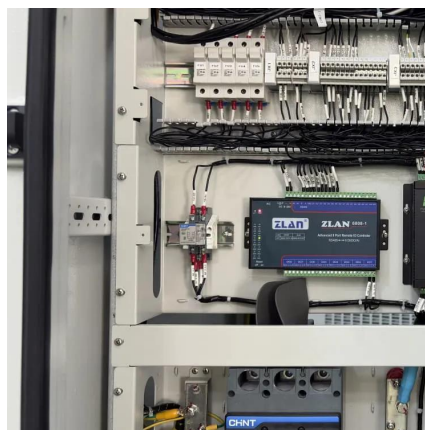

[Request Quote](#)

[All-In-One Container Energy Storage System - ...](#)

Battery Energy Storage System works by storing electricity in lithium-ion batteries that are housed inside a container. The container is equipped ...

[Request Quote](#)