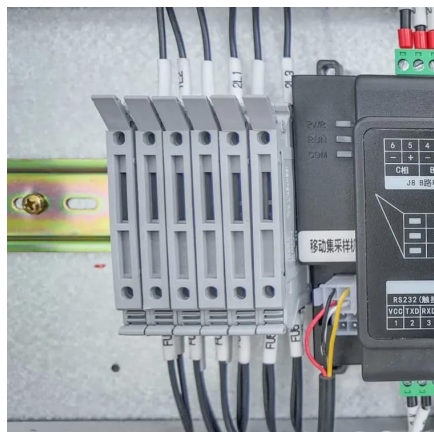

[amorphous pure sine ...](#)

Only US$150.63, buy best 4000-7000w dc 12/24v/48v to ac 220v amorphous pure sine wave inverter photovoltaic inverter transformer lcd display sale online ...

[Request Quote](#)