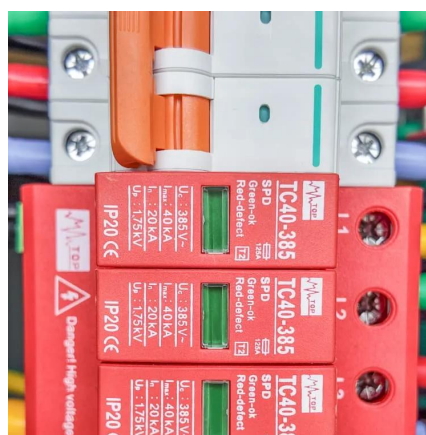

[800 MHz UHF Vertical Outdoor Base Antenna (851 ...](#)

Ready Made: There's no assembly necessary, or extra mounting parts needed. Tuned for 800 MHz Public Safety: Each antenna is designed to ...

[Request Quote](#)

[RTS Two-Channel UHF Synthesized Wireless Intercom Base ...](#)

The BTR-800 base station provides full-duplex communications with the beltacks. The BTR system incorporates two (2) audio channel operation, permitting the beltack operator to ...