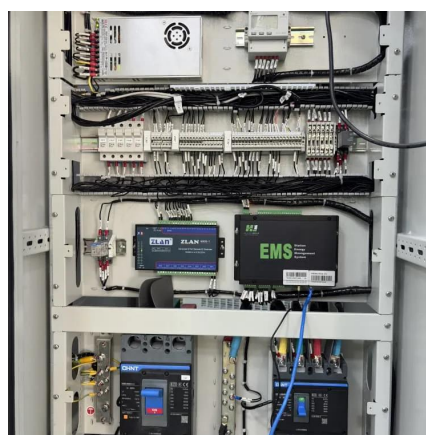

Triple Black Cybertruck

We bring dreams to reality, offering custom Tesla builds with the finest premium leathers & carbon fiber components across all surfaces.

[Request Quote](#)

CTM T-2 platform pedals, black

CTM is a Slovak brand that was founded in 1994 and has gradually developed into bicycles of its own design. They offer classic bicycles and e-bikes, as well as a wide range of accessories ...

[Request Quote](#)