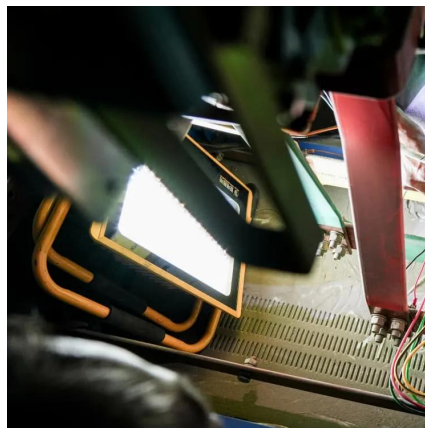

[update](#)

Hi and thanks for reaching out. My name is Bernard. I'm a Microsoft Windows expert and a Microsoft Windows fan like you. I'll be happy to help you out today. Actually I ...

[Request Quote](#)

Utility Scale Battery Storage & Grid Energy Storage Solution

Utility-scale energy storage at the grid level improves stability and flexibility. Our solutions support dynamic grid management, enable seamless renewable integration, and unlock additional ...

[Request Quote](#)

[Missing Wifi Adapter after windows cumulative update](#)

After windows updated the 2018-03 Cumulative Update for Windows 10 Version 1709 for x64-based systems (KB4090914), my wifi adapter disappeared. What to do now?

[Request Quote](#)