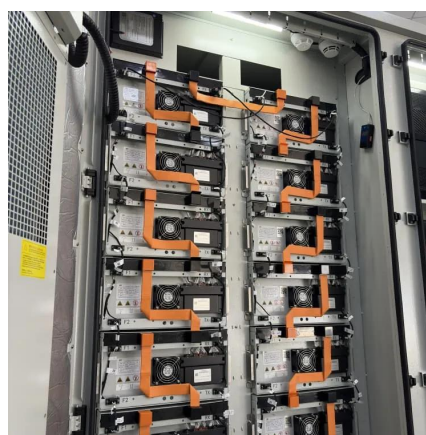

[UPS Battery Cabinet Rack Integrated Cabinet A32 Battery ...](#)

We can provide users with standard and non-standard chassis and cabinet designs, as well as processing and manufacturing according to user drawing design requirements.

[Request Quote](#)