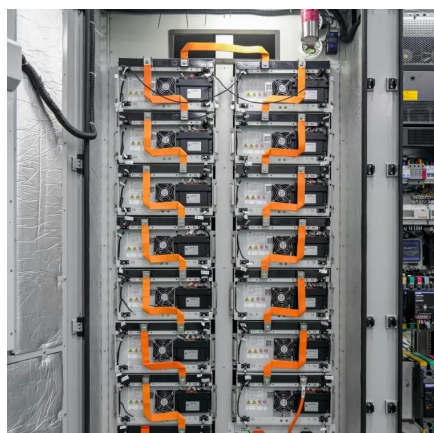

[Telecommunications Engineering , Business Domains , KCCS](#)

Kyocera Communication Systems provides a one-stop solution covering everything from radio zone design, based on mobile base station area simulation and optimization, negotiations and ...

[Request Quote](#)

What Are the Top 10 LTE Base