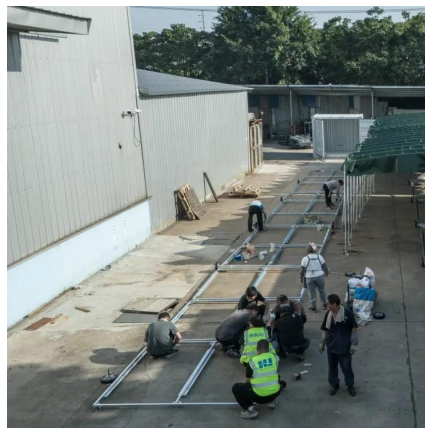

[Request Quote](#)

[Base Station Design for Wireless Communications Engineers](#)

In this article, we target the audience of Wireless Communications Engineers working within Telecommunications Carriers, and we discuss comprehensive strategies for base station ...

[Request Quote](#)

5G Base Station Companies

Get access to the business profiles of top 20 5G Base Station companies, providing in-depth details on their company overview, key products and ...

[Request Quote](#)