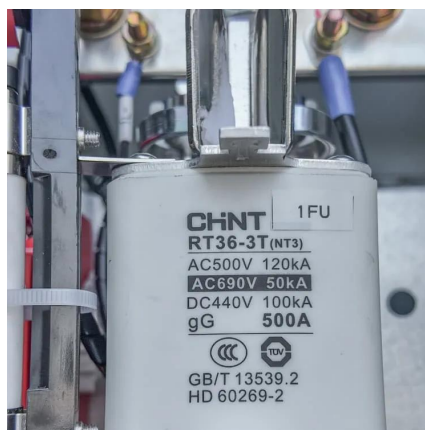

[2026 Hyundai Santa Fe Price, Reviews, Pictures & More](#)

2026 Hyundai Santa Fe Pricing The 2026 Hyundai Santa Fe has a starting sticker price of $36,295, with the range-topping Santa Fe Calligraphy kicking off at $48,845. But ...

[Request Quote](#)