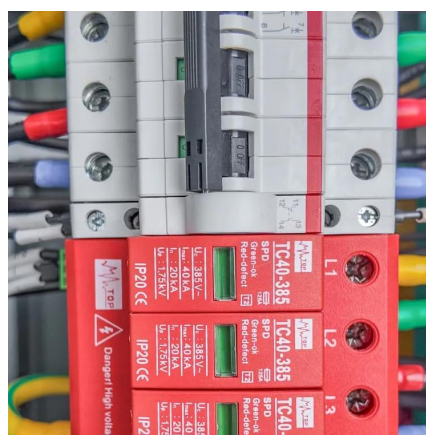

### 5G RU (Radio Unit)

Nybsys Micro 4G/5G RUs offer the perfect solution for All-in-One (AIO) outdoor small cells that can swiftly establish a cellular network at any location and at any time. Installation is very ...

### JRC 5G Base Station

NTG-1012/1013/1014 is an outdoor 5G TDD Radio Unit (RU) with 4x5 watts output power (4x4 MIMO with 5 watts output each channel), which is ...

[Request Quote](#)