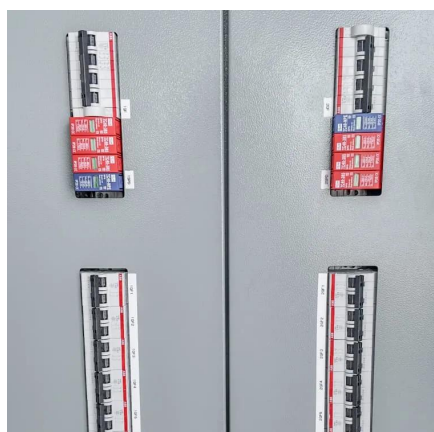

[Small Cell ...](#)

Advanced 4G and 5G LTE SDR (software-defined radio) Small Cell Base Station - Outdoor Version - is suitable for a wide variety of applications. ...

[Request Quote](#)

Qualcomm introduces a micro 5G base station design based on ...

Qualcomm earlier announced the launch of a micro 5G network base station design called Compact Macro 5G RAN, which is mainly aimed at the demand for setting up millimeter ...

[Request Quote](#)

5G Radio Units

Our outdoor small cells are engineered to maximize the per-site value of every deployment. By offering higher transmit power than most small cells, they deliver broader coverage footprints ...

[Request Quote](#)