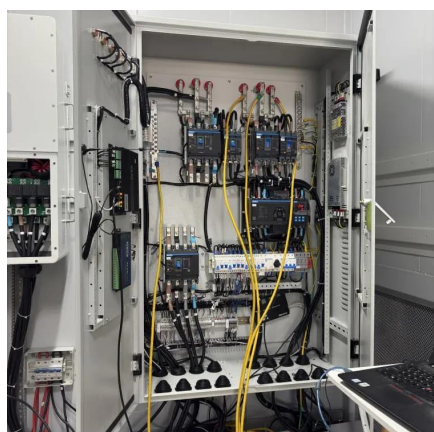

Wave Power Inverter For Solar ...

*Pure Sine Wave Output: This power inverter provides a 3000W pure sine wave output, ensuring a stable and clean power supply for your devices. It is suitable for ...

[Request Quote](#)

[Compare Samsung Galaxy Note10+ vs. Samsung Galaxy S20](#)

Samsung Galaxy Note10+ specs compared to Samsung Galaxy S20+. Detailed up-to-date specifications shown side by side.

[Request Quote](#)

[Hybrid 3000 Watt Pure Sine Wave Inverter 24V/48V , Vokek](#)

Single phase 110/120vac, 220/230/240vac pure sinewave output/Input (from the city's power) AC 24v, or 48v input to batteries. It may be built-in MPPT solar charge controller or without charge ...

[Request Quote](#)