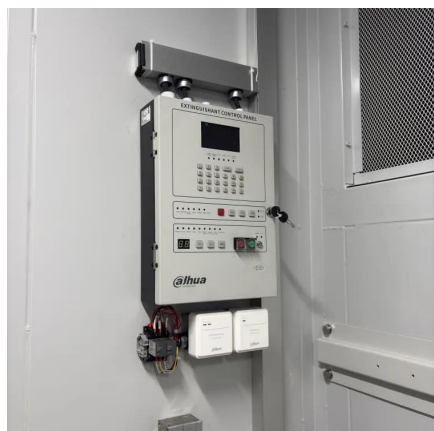

48V inverter 220V 3000w inverter

48V inverter 220V 3000w inverter

Anti-short overload 48V DC To 220V pure sinewave inverter 3000w ...

This Series is a professional 19" rack enclosure with a wide range of options to suit applications. Anti-short overload 48V DC To 220V pure sinewave inverter 3000w Power Inverter. The pure ...

[Request Quote](#)

[3000 Watt Pure Sine Wave Power Inverter](#)

3000w power inverter with pure sine wave output for home use, option for 12v/24v/48v DC to 110v/120v/220v/240v AC, the best choice for RV TV, ...