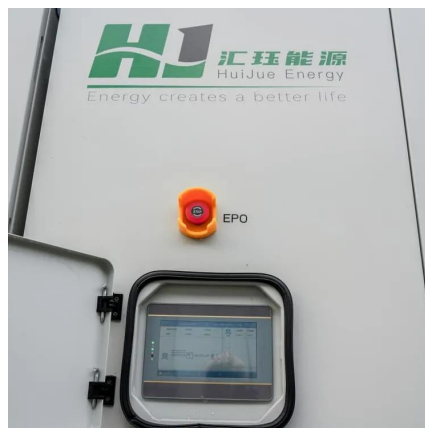

Bifacial Solar Module ...

Better Performance Under All Climatic Conditions. Split Junction Box. Reduced Power Losses Up To 1/4 Times. PID Resistant With Long Term Reliability.

[Request Quote](#)

SEG Solar , Zion Bifacial 445Wp

SEG Solar Inc. Solar Panel Series Zion Bifacial 445Wp - 460Wp. Detailed profile including pictures, certification details and manufacturer PDF.

[Request Quote](#)