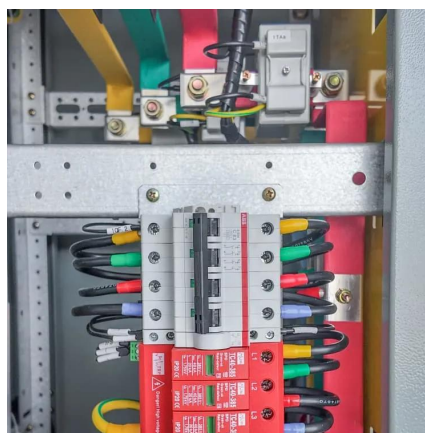

Wildlife & Animal Removal Services