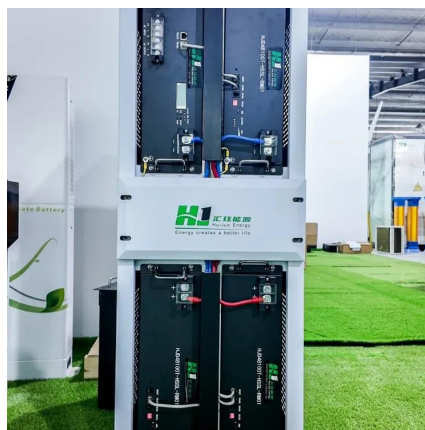

We pride ourselves on providing the best quality dry and reefer (engine) services at competitive rates, using only highly-trained technicians. We also have engineers on call 24/7 for repairs of ...

[Request Quote](#)

Understanding Shipping Container Grades and Conditions , Get ...

We provide quality containers with warranties and excellent customer service. By understanding the different options available, you can choose a shipping container that meets ...

[Request Quote](#)

Martin Container

At Martin Container, we follow a rigorous process to ensure our containers meet the highest quality standards. From design and engineering to manufacturing and delivery, we pay ...

[Request Quote](#)